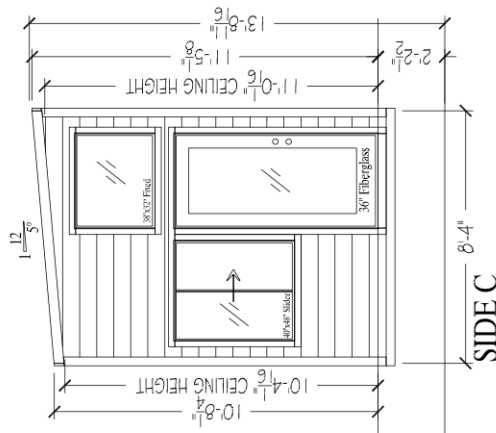

Scale 1:2,375

<https://gis.mono.ca.gov/apps/pv/parcel/015060042000>

ATTACHMENT 3: Photographs of the Parcel

ATTACHMENT 5: Configuration Office/Caretaker Building & Shower Building

Bear Paw Resort
Office and Shower Area Layout

PROJECT TITLE

8x26 Trailer
Mesa Farm

CLIENT / OWNER

Far Out
Tring Homes

DESIGN TEAM

DESIGN EJ

DRAWN EJ

DATE 6/30/22

PROJECT NO.

REVISIONS

NO. ONE DESCRIPTION

1

2

3

PROFIT NUMBER

PRODUCTION DRAWINGS

N/A

(ELEVATION)

(ELEVATION)

(ELEVATION)

(ELEVATION)

Showers Layout Bear Paw RV Resort

Bear Paw Shower Layout
03/08/2023
Jeremy Gohr