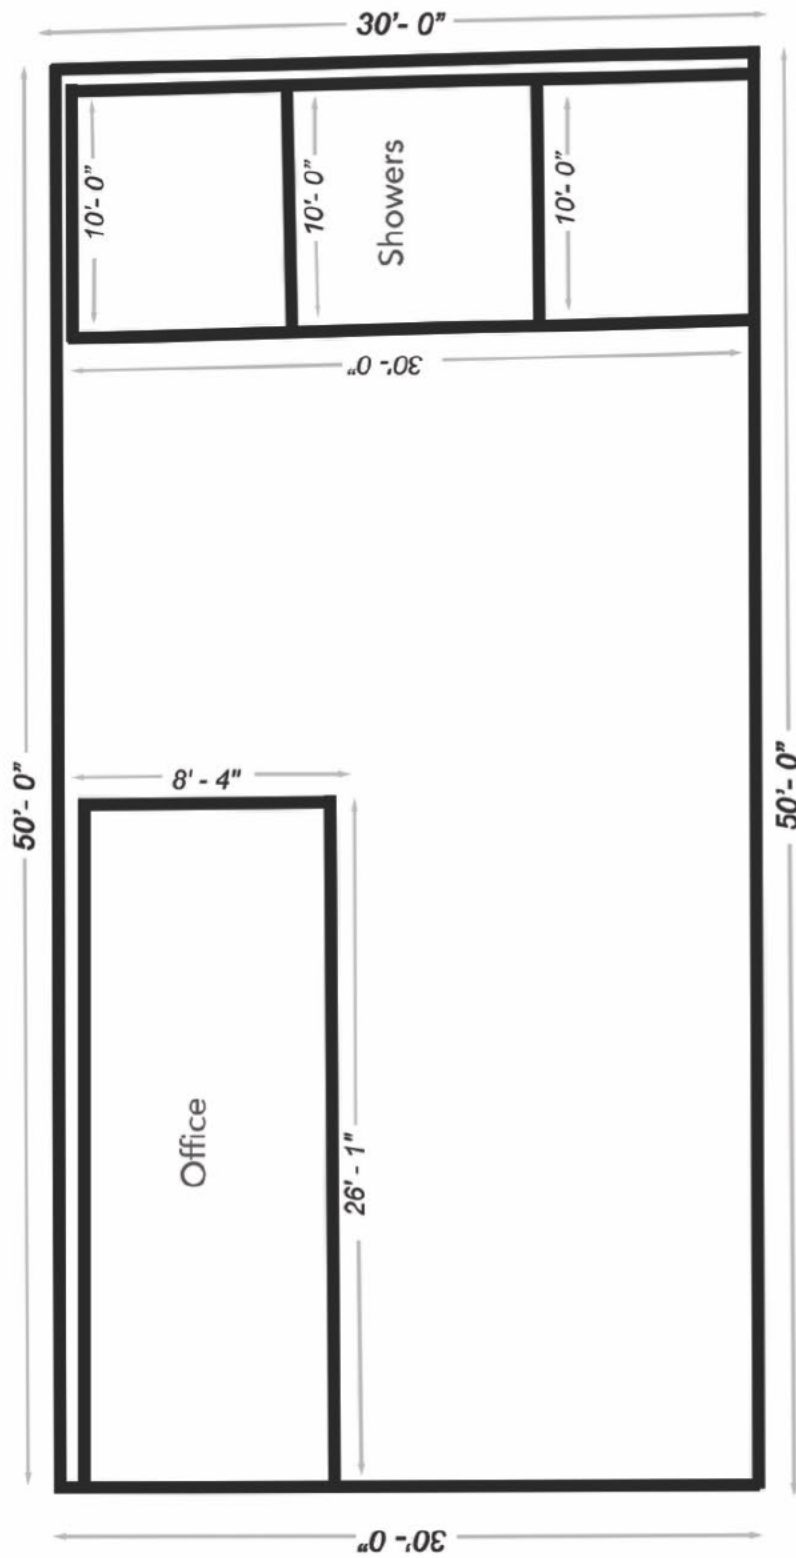

Scale 1:2,375

<https://gis.mono.ca.gov/apps/pv/parcel/015060042000>

ATTACHMENT 3: Photographs of the Parcel

ATTACHMENT 5: Configuration Office/Caretaker Building & Shower Building

Bear Paw Resort
Office and Shower Area Layout

PROJECT TITLE

8x26 Trailer
Mesa Farm

CLIENT / OWNER

Far Out
Tring Homes

DESIGN TEAM

DESIGN EJ

DRAWN EJ

DATE 6/30/22

PROJECT NO.

REVISIONS

NO. ONE DESCRIPTION

1

2

3

PROFIT NUMBER

PRODUCTION DRAWINGS