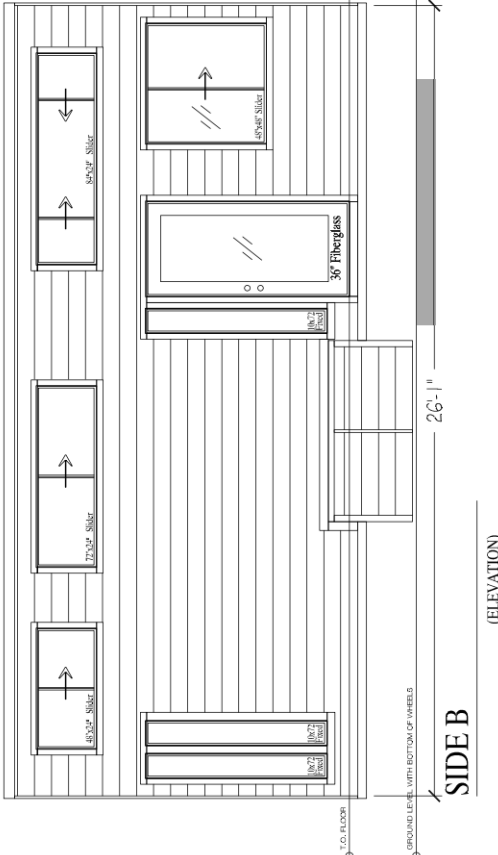

Scale 1:2,375

<https://gis.mono.ca.gov/apps/pv/parcel/015060042000>

ATTACHMENT 3: Photographs of the Parcel

ATTACHMENT 5: Configuration Office/Caretaker Building & Shower Building

Bear Paw Resort
Office and Shower Area Layout

PROJECT TITLE

8x26 Trailer
Mesa Farm

CLIENT / OWNER

Far Out
Tring Homes

DESIGN TEAM

DESIGN EJ

DRAWN EJ

DATE 6/30/22

PROJECT NO.

REVISIONS

NO. ONE DESCRIPTION

1

2

3

PROFIT NUMBER

PRODUCTION DRAWINGS

N/A

(ELEVATION)

(ELEVATION)

(ELEVATION)

(ELEVATION)

Showers Layout Bear Paw RV Resort

Bear Paw Shower Layout
03/08/2023
Jeremy Gohr