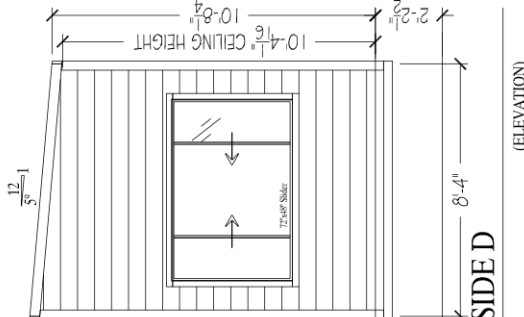

Scale 1:2,375

<https://gis.mono.ca.gov/apps/pv/parcel/015060042000>

ATTACHMENT 3: Photographs of the Parcel

ATTACHMENT 5: Configuration Office/Caretaker Building & Shower Building

Bear Paw Resort
Office and Shower Area Layout

PROJECT NO.

REVISIONS

NO. ONE DESCRIPTION

1

2

3

PROFIT NUMBER

PRODUCTION DRAWINGS

N/A

(ELEVATION)

(ELEVATION)

(ELEVATION)

(ELEVATION)

Showers Layout Bear Paw RV Resort

Bear Paw Shower Layout
03/08/2023
Jeremy Gohr