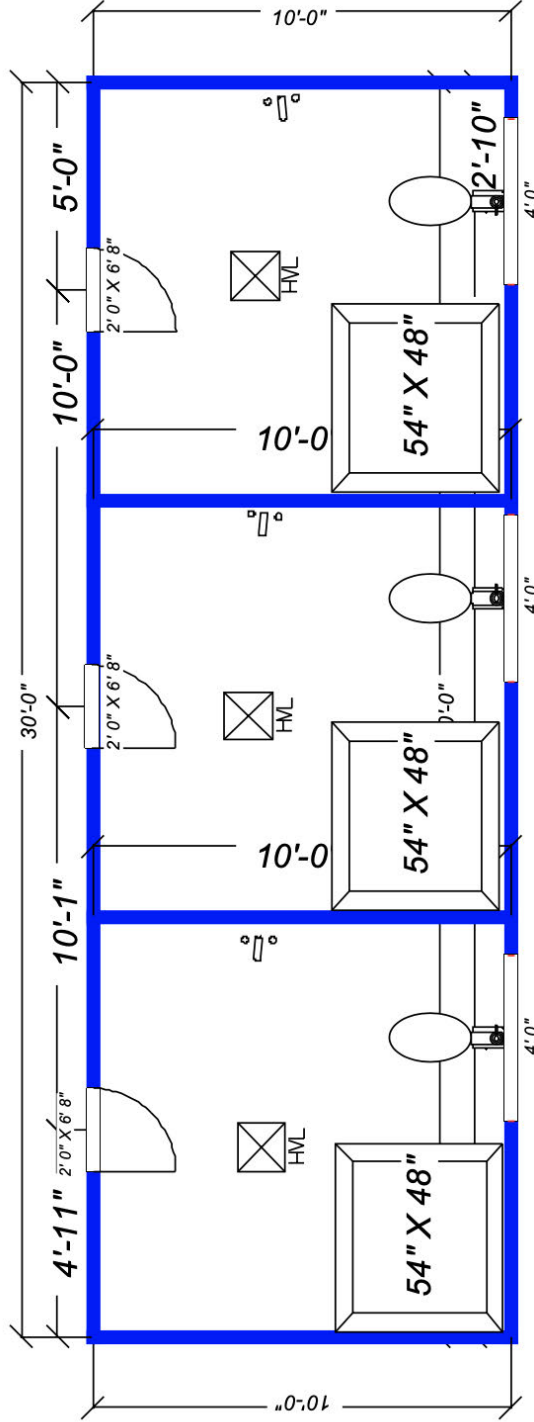

Scale 1:2,375

<https://gis.mono.ca.gov/apps/pv/parcel/015060042000>

ATTACHMENT 3: Photographs of the Parcel

ATTACHMENT 5: Configuration Office/Caretaker Building & Shower Building

Bear Paw Resort
Office and Shower Area Layout

PROJECT TITLE

8x26 Trailer
Mesa Farm

CLIENT / OWNER

Far Out
Tring Homes

DESIGN TEAM

DESIGN EJ

DRAWN EJ

DATE 6/30/22

PROJECT NO.

REVISIONS

NO. ONE DESCRIPTION

1

2

3

PROFIT NUMBER

PRODUCTION DRAWINGS

N/A

(ELEVATION)

(ELEVATION)

(ELEVATION)

(ELEVATION)

Showers Layout Bear Paw RV Resort

Bear Paw Shower Layout
03/08/2023
Jeremy Gohr