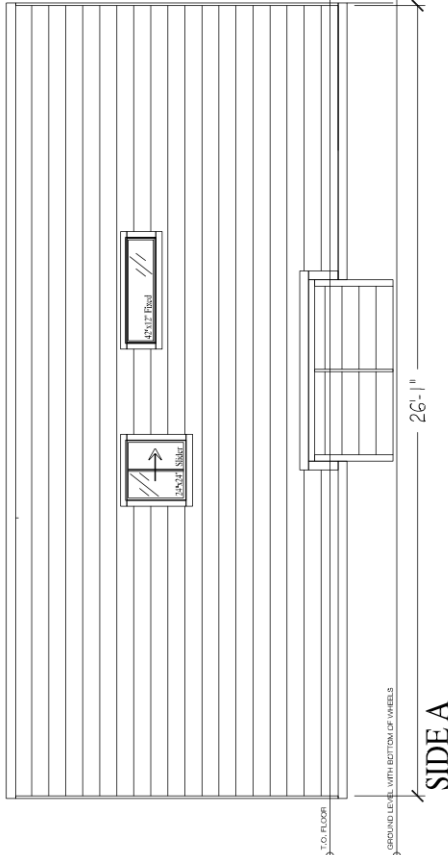

Scale 1:2,375

<https://gis.mono.ca.gov/apps/pv/parcel/015060042000>

ATTACHMENT 3: Photographs of the Parcel

ATTACHMENT 5: Configuration Office/Caretaker Building & Shower Building

Bear Paw Resort
Office and Shower Area Layout

PROJECT TITLE

8x26 Trailer
Mesa Farm

CLIENT / OWNER

Far Out
Tring Homes

DESIGN TEAM

DESIGN EJ

DRAWN EJ

DATE 6/30/22

PROJECT NO.

REVISIONS

NO. ONE DESCRIPTION

1

2

3

PROFIT NUMBER

PRODUCTION DRAWINGS

N/A

(ELEVATION)

(ELEVATION)

(ELEVATION)

(ELEVATION)

Showers Layout Bear Paw RV Resort

Bear Paw Shower Layout
03/08/2023
Jeremy Gohr