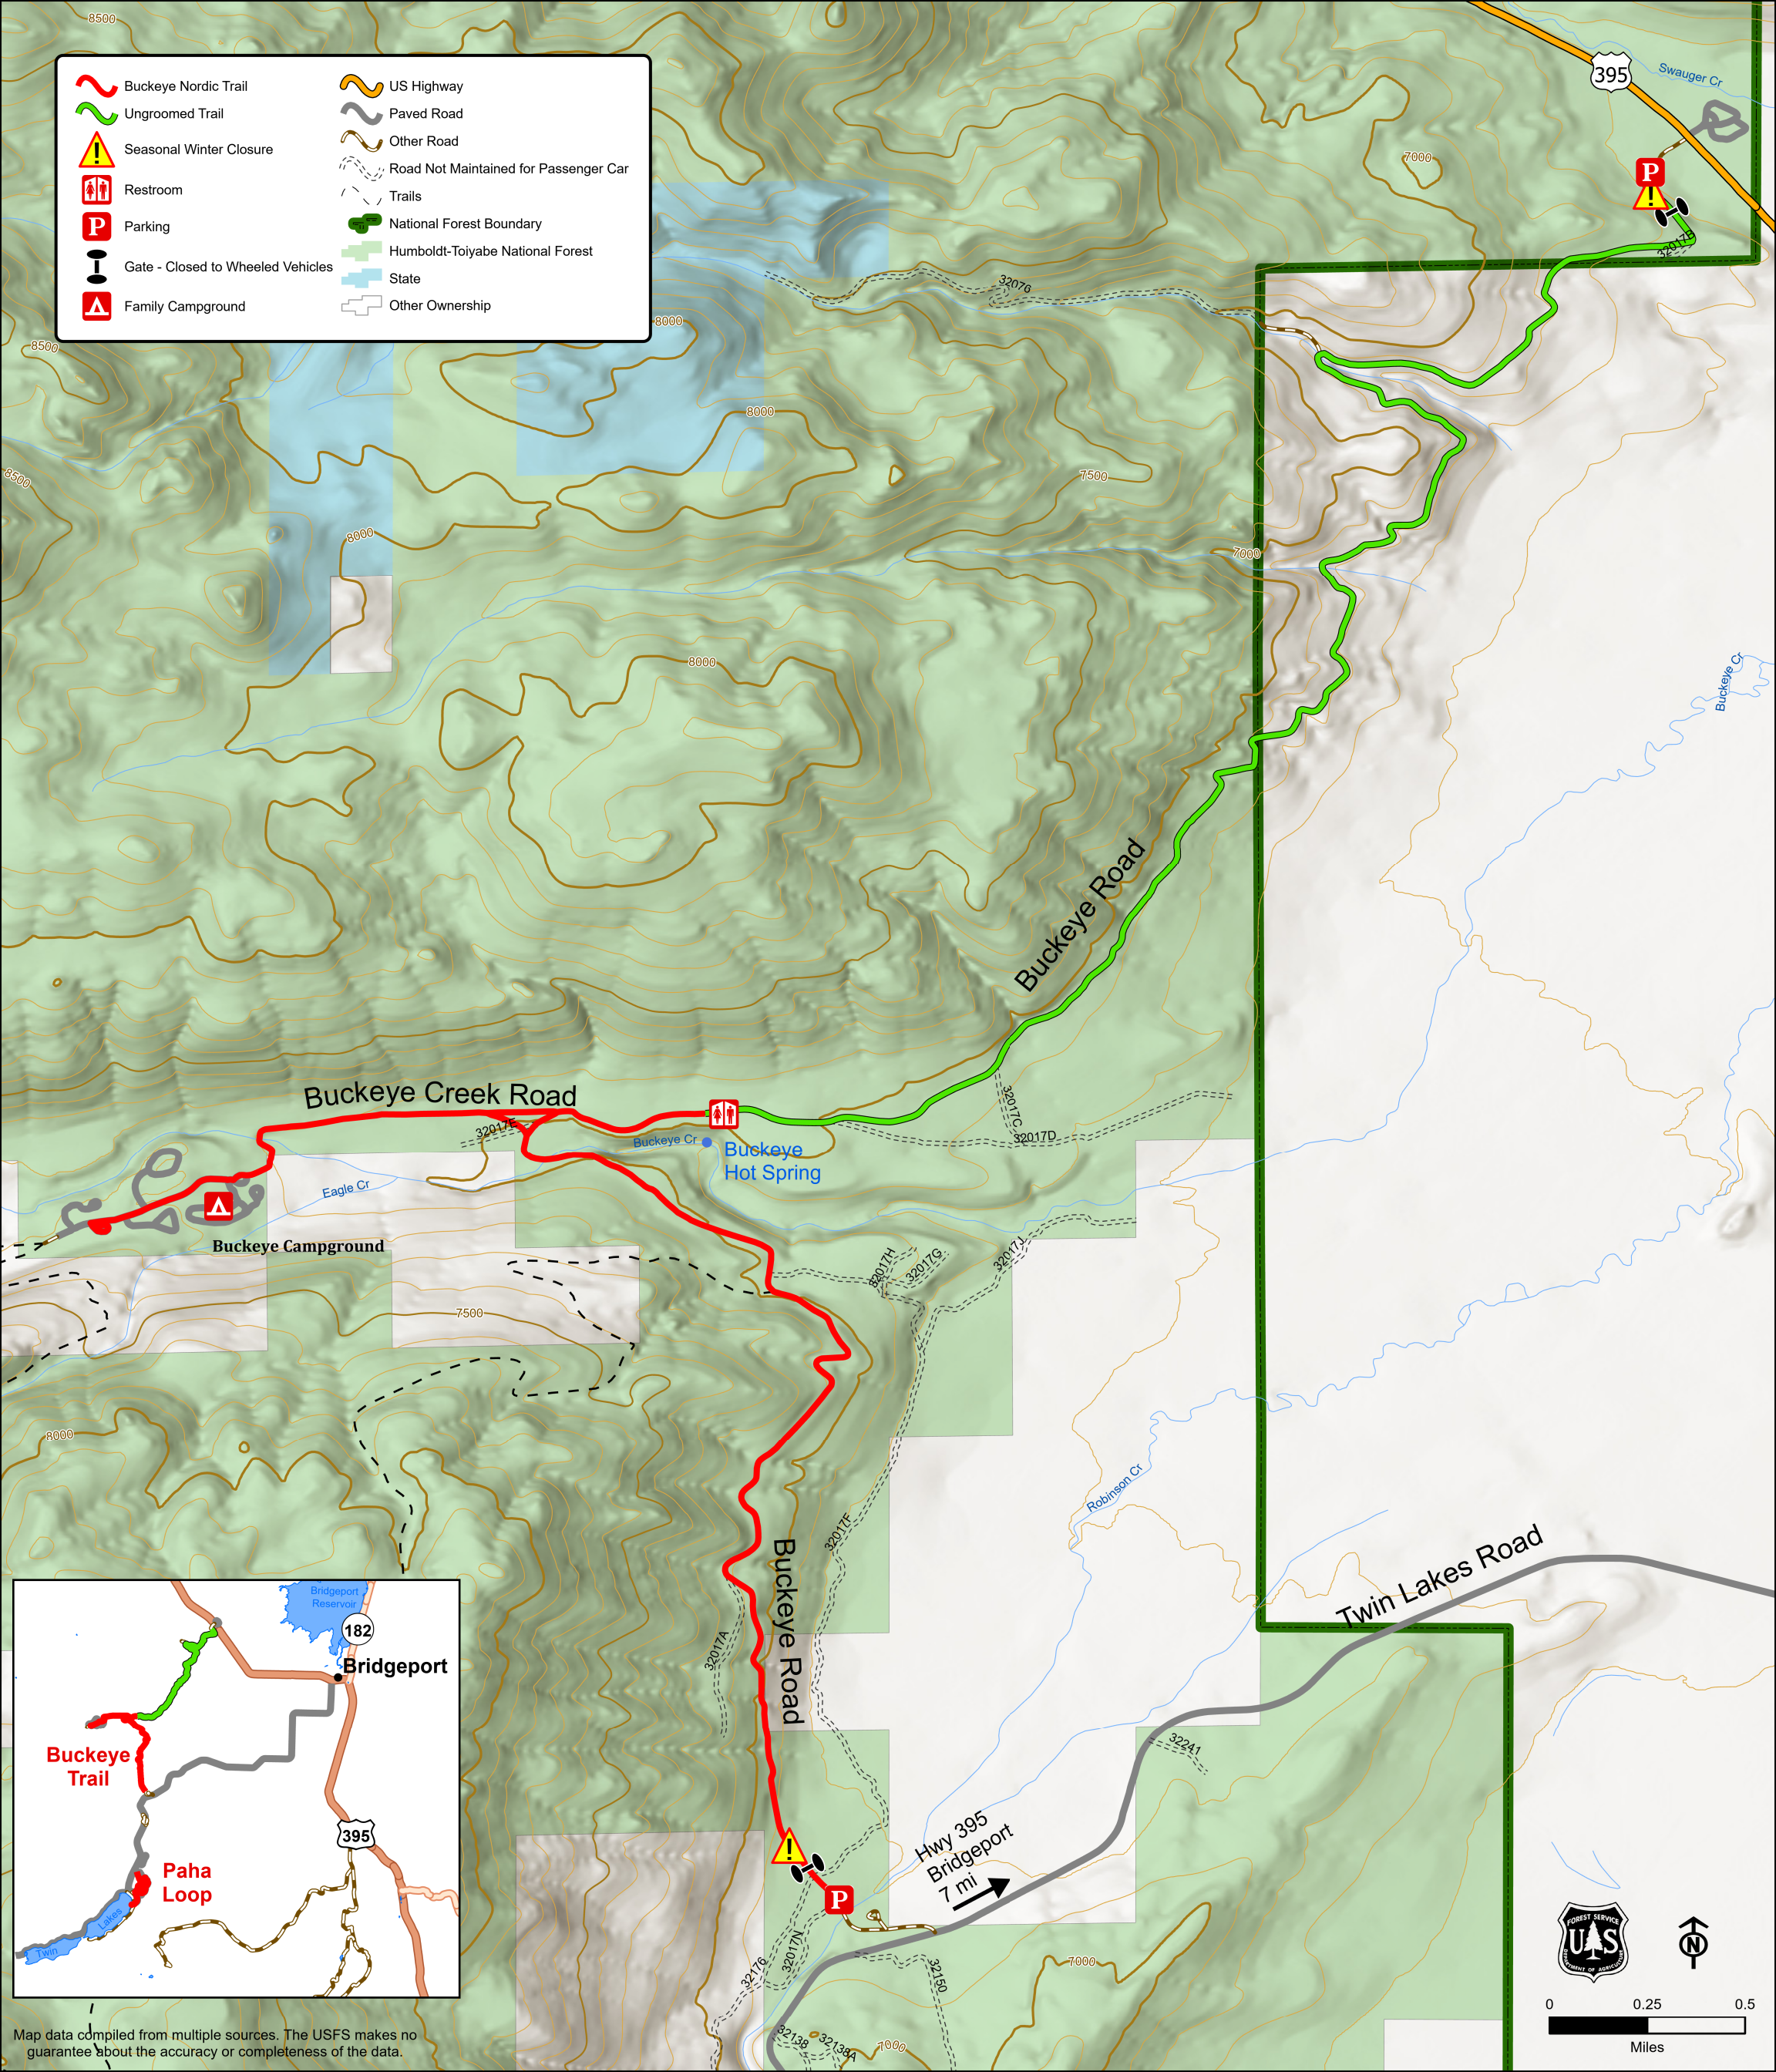

	Buckeye Nordic Trail		US Highway
	Ungroomed Trail		Paved Road
	Seasonal Winter Closure		Other Road
	Restroom		Road Not Maintained for Passenger Car
	Parking		Trails
	Gate - Closed to Wheeled Vehicles		National Forest Boundary
	Family Campground		Humboldt-Toiyabe National Forest
			State
			Other Ownership

Map data compiled from multiple sources. The USFS makes no guarantee about the accuracy or completeness of the data.

Miles